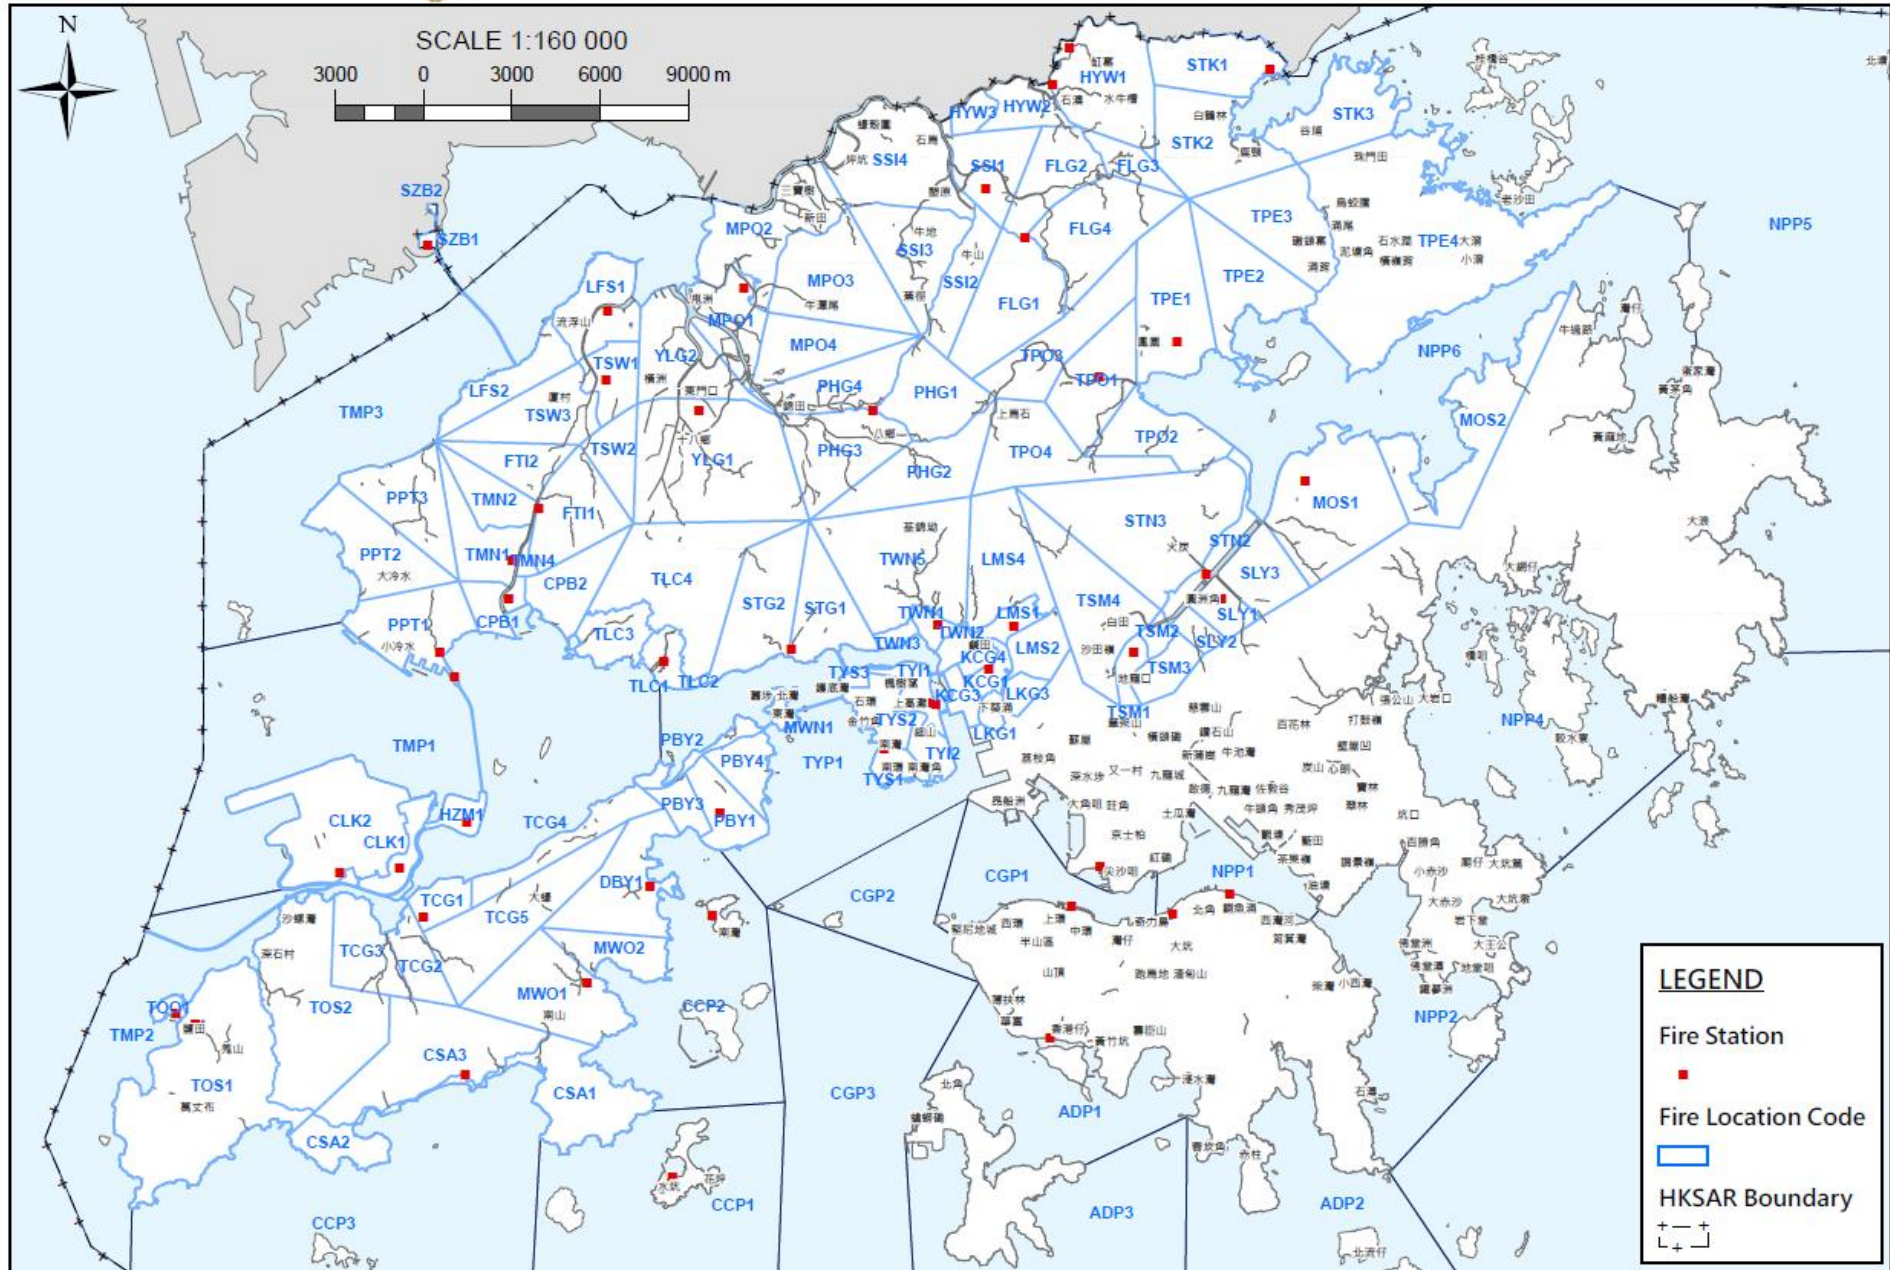

FSD Fire Location Code Boundary (NT)

FSD Fire Location Code Boundary (HKI)

FSD Fire Location Code Boundary (KL)

Prepared on 27 April 2023 (Map Version V2023.004), GIS Team, ITMU, FSD
* For Internal Use Only. Maps are provided by Lands Department. Copyright reserved - reproduction by permission only