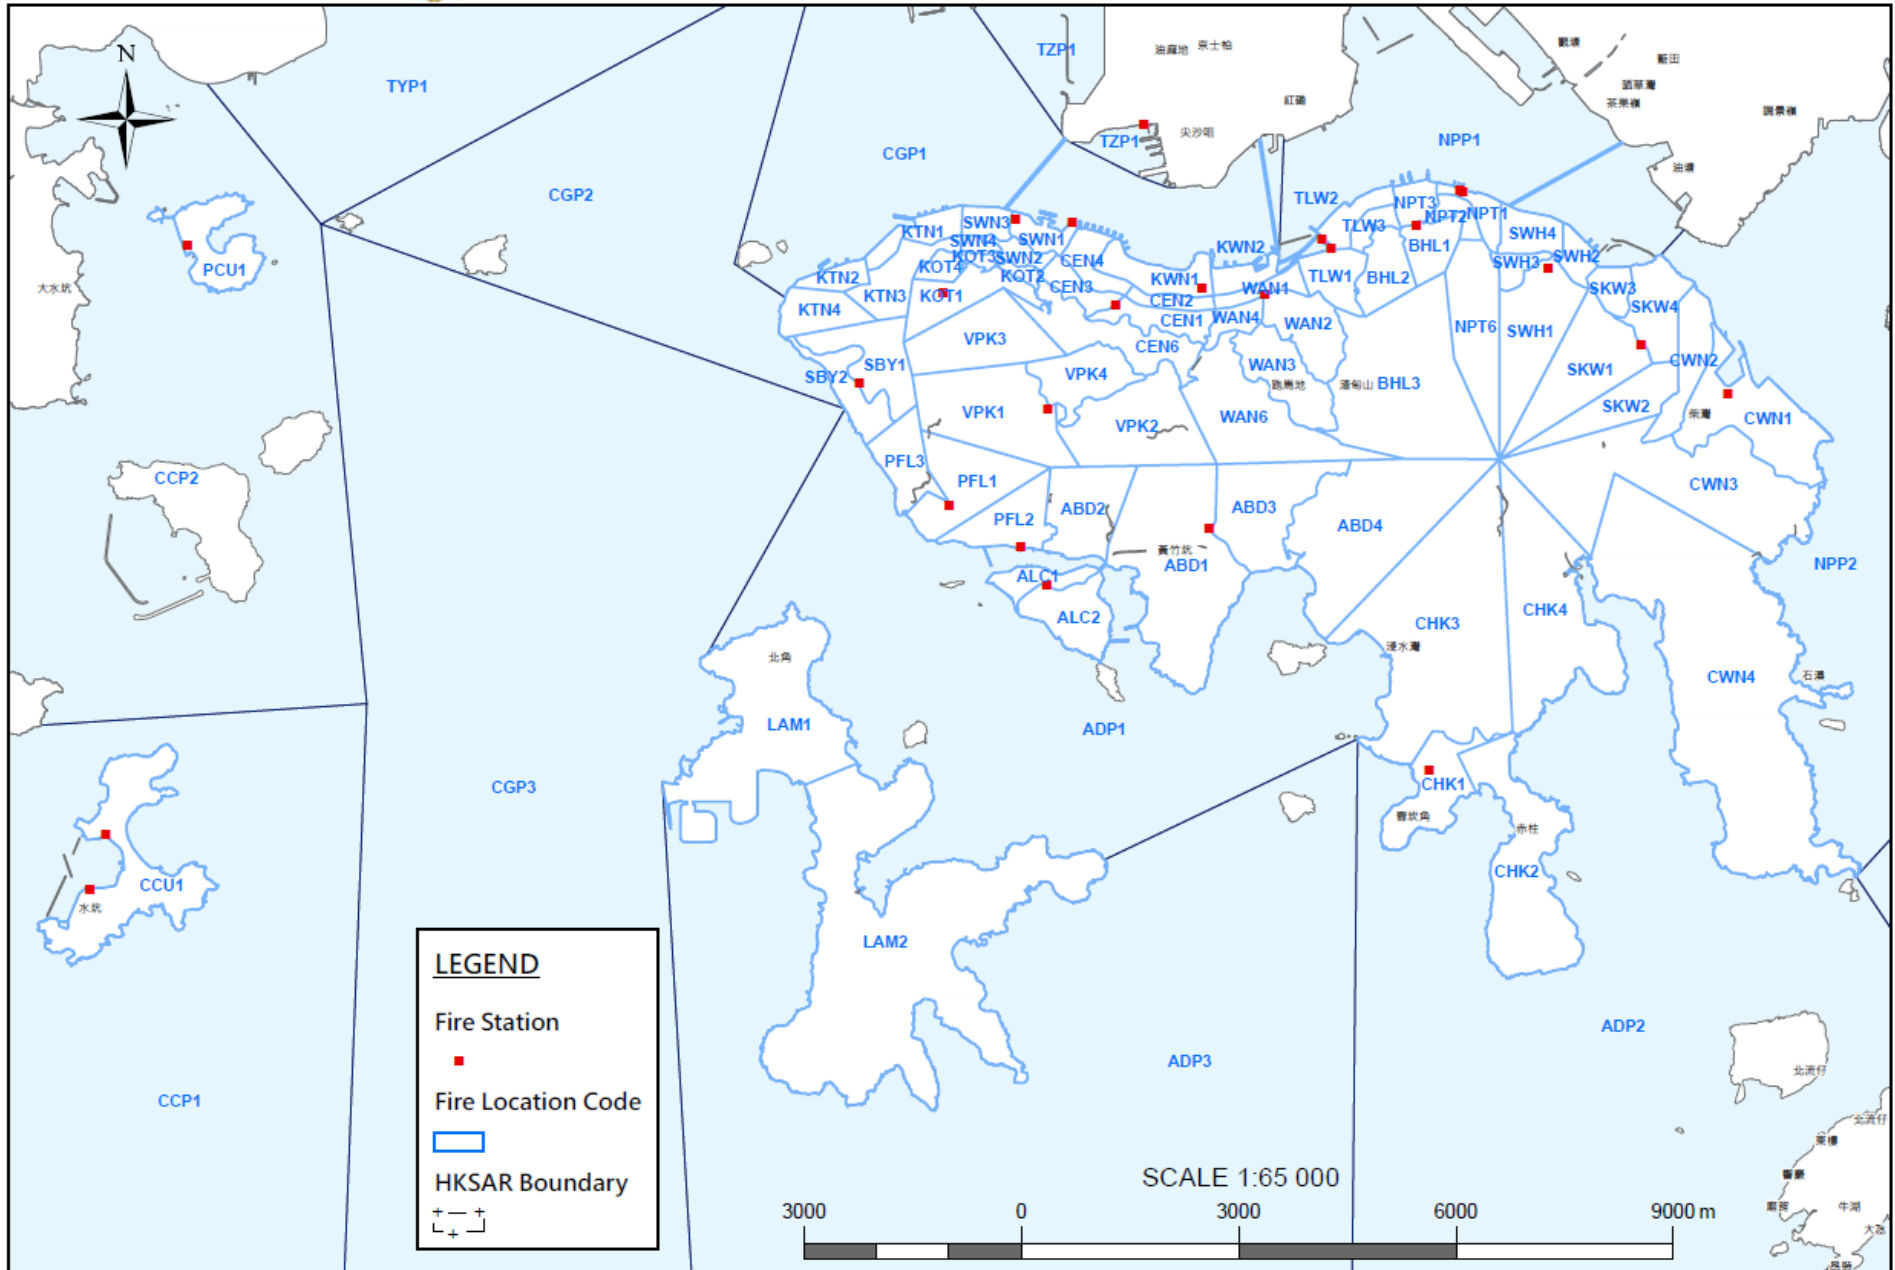

FSD Fire Location Code Boundary (NT)

FSD Fire Location Code Boundary (HKI)

FSD Fire Location Code Boundary (KL)

Prepared on 27 April 2023 (Map Version V2023.004), GIS Team, ITMU, FSD
* For Internal Use Only. Maps are provided by Lands Department. Copyright reserved - reproduction by permission only