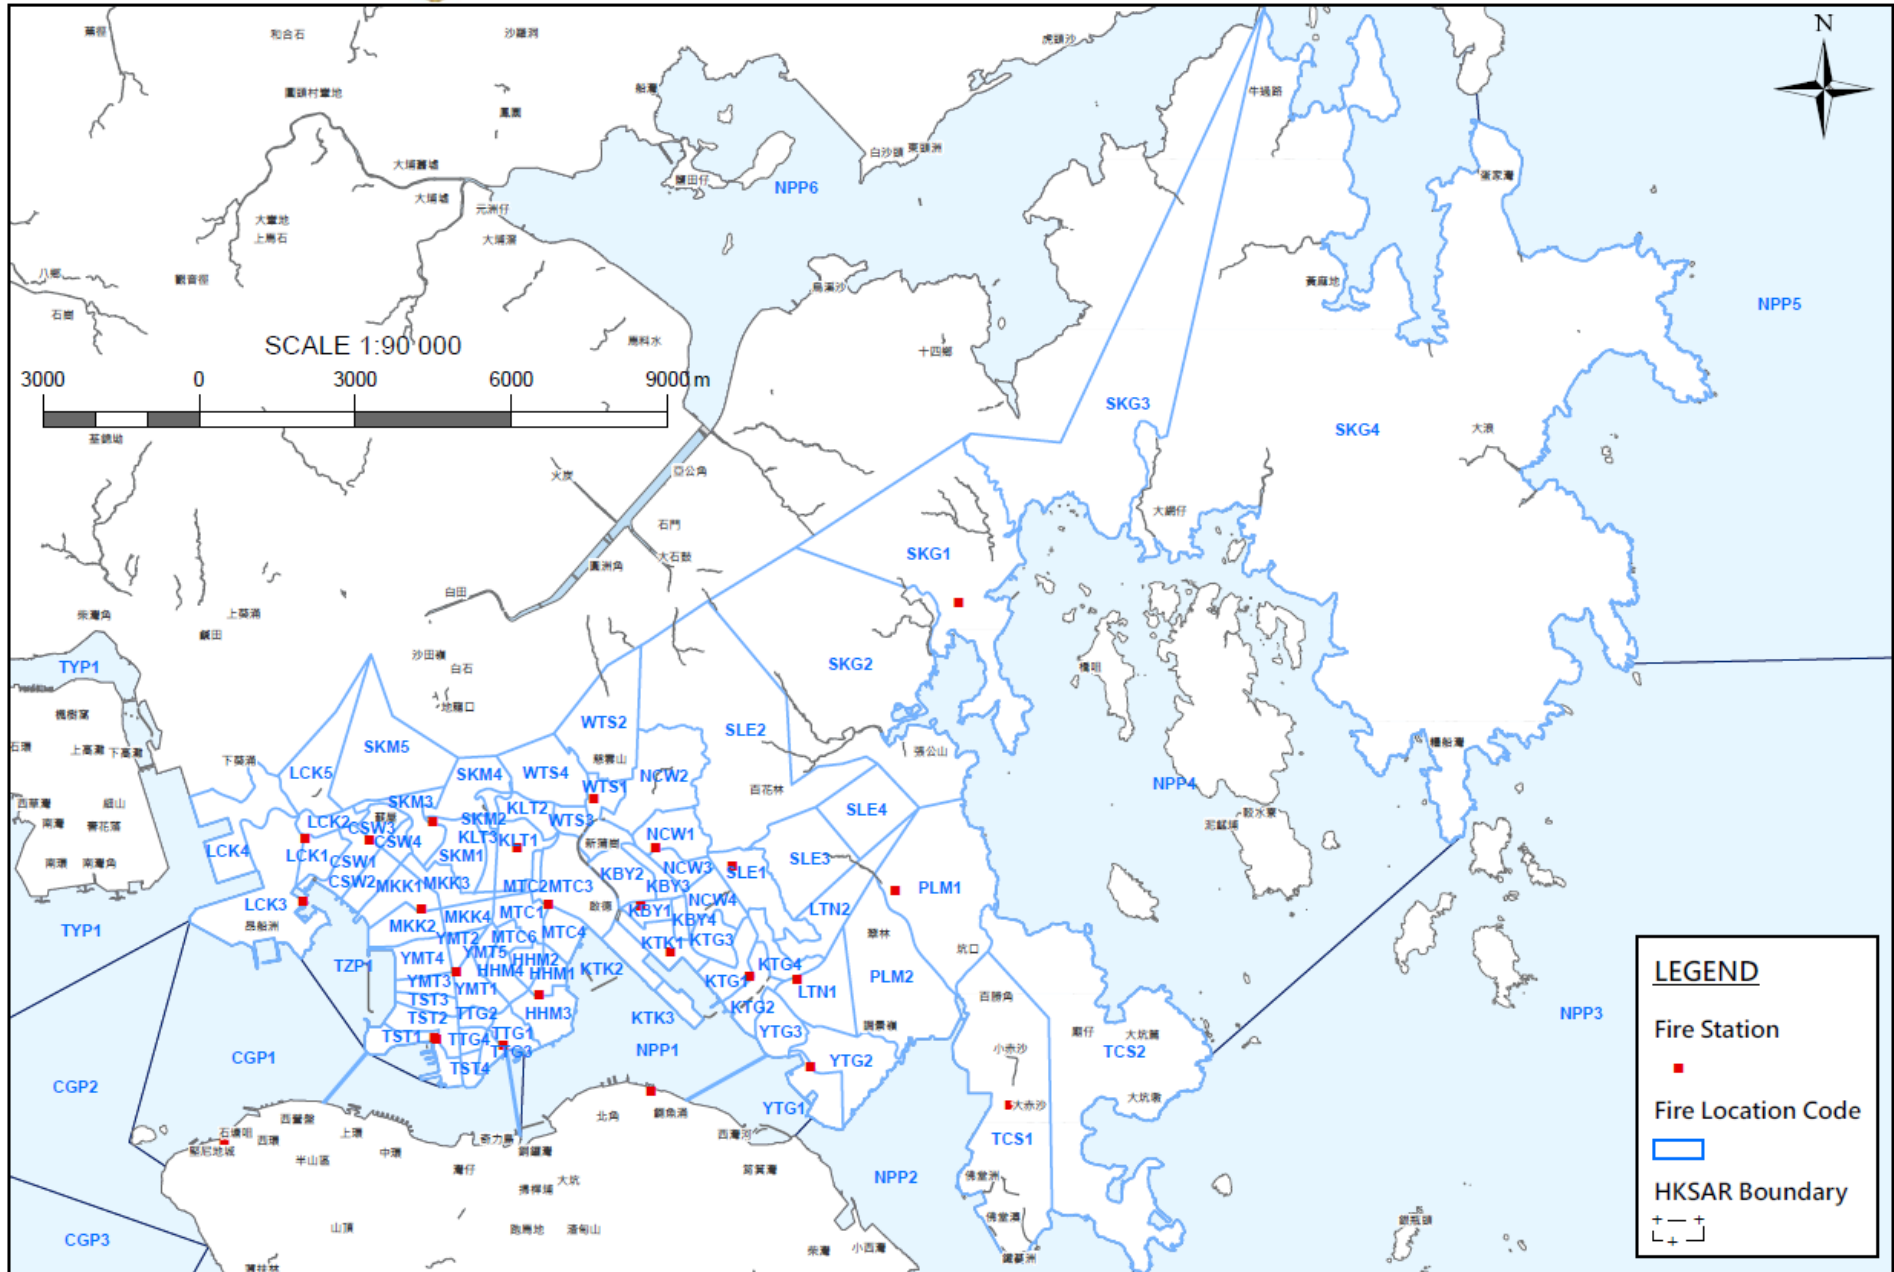

FSD Fire Location Code Boundary (NT)

FSD Fire Location Code Boundary (HKI)

FSD Fire Location Code Boundary (KL)

Prepared on 27 April 2023 (Map Version V2023.004), GIS Team, ITMU, FSD
* For Internal Use Only. Maps are provided by Lands Department. Copyright reserved - reproduction by permission only