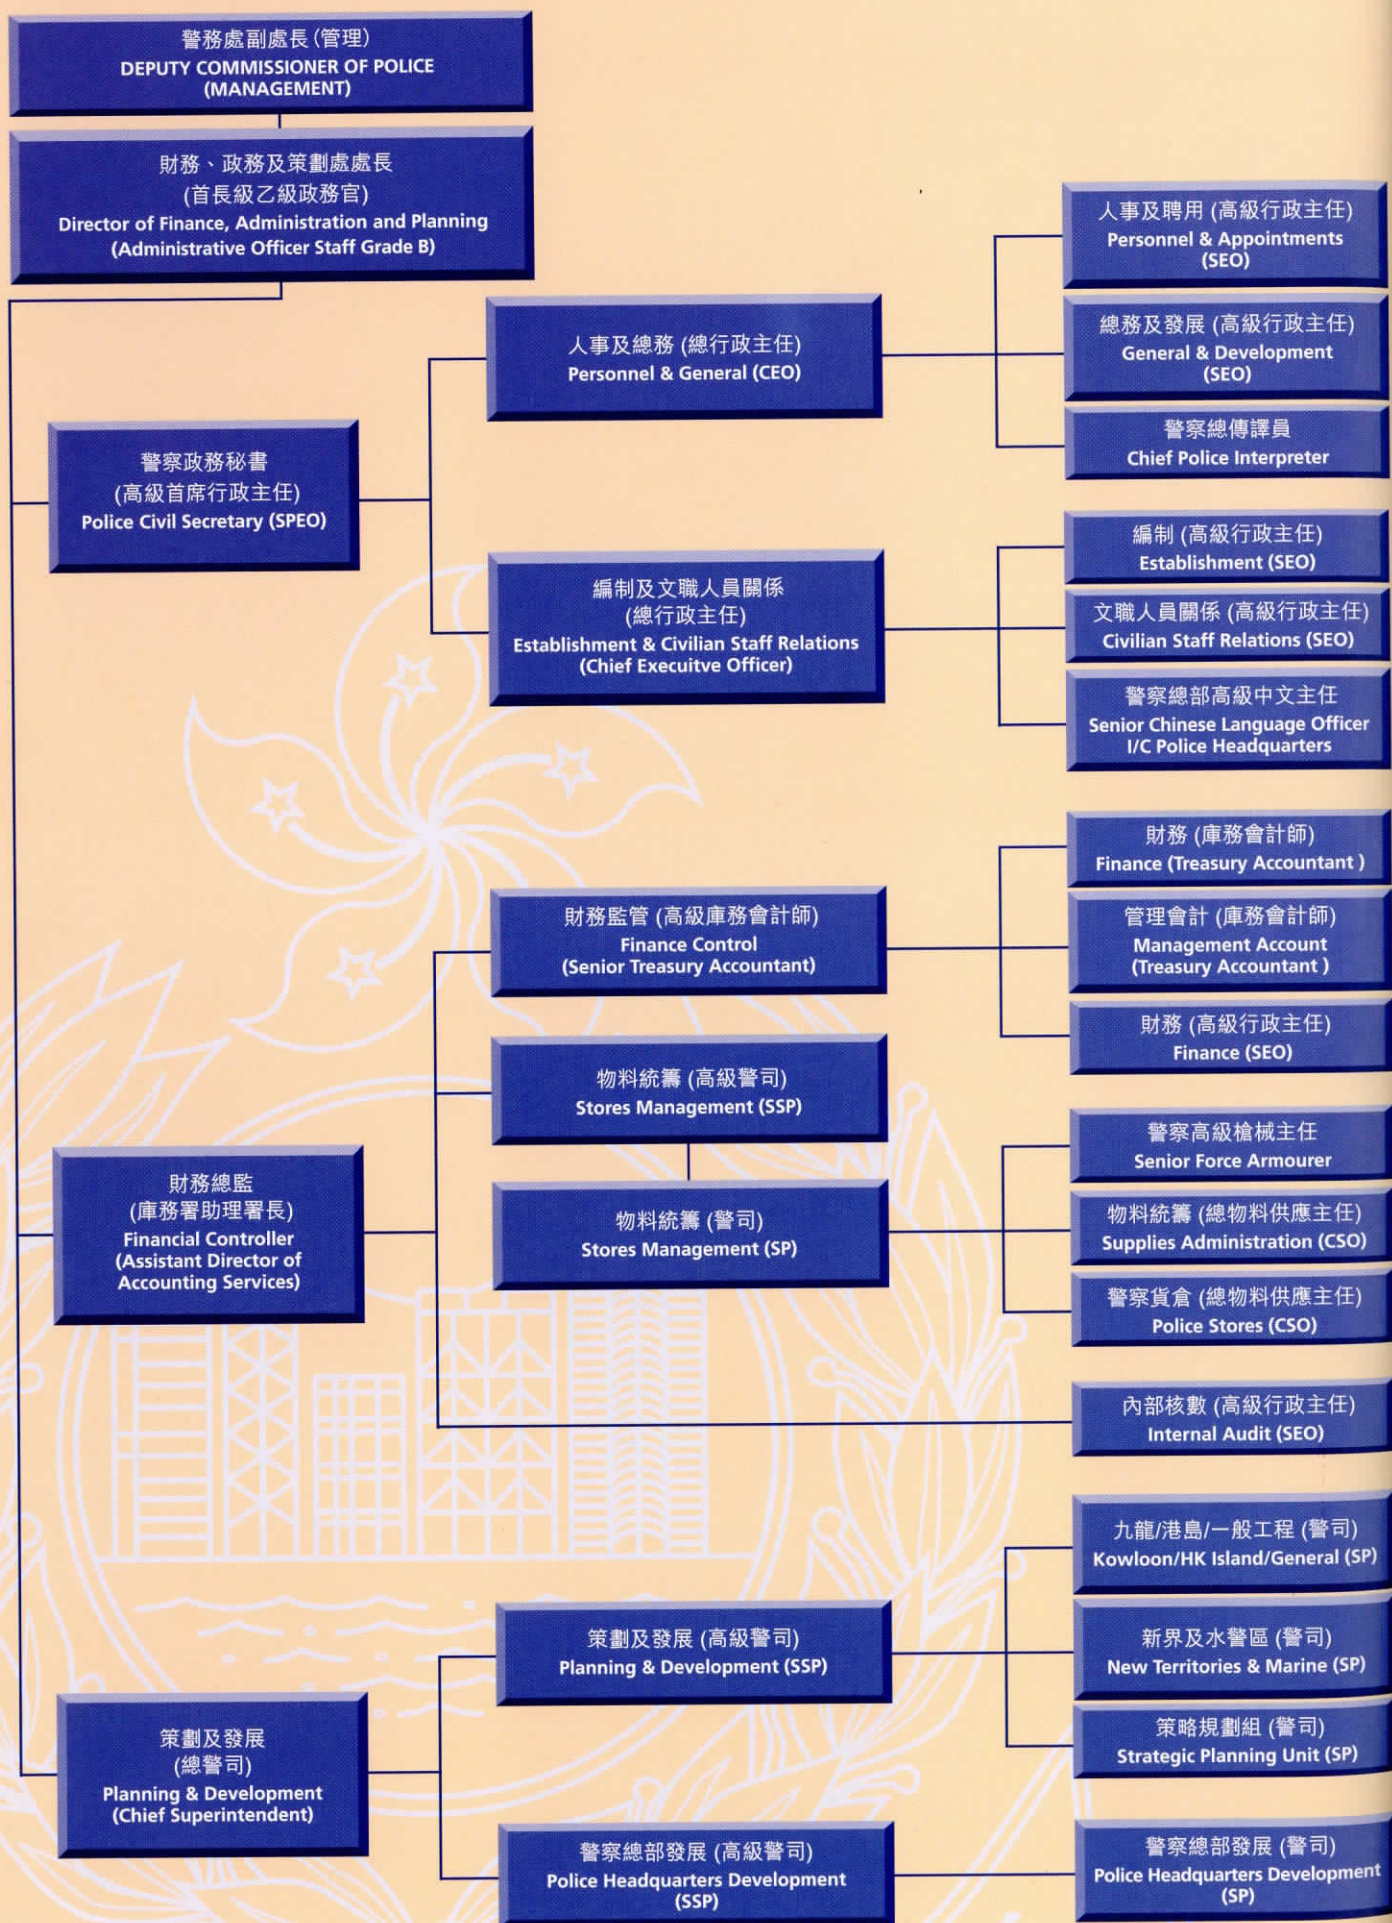

丙部門 (人事及訓練處) 組織表
ORGANISATION OF 'C' DEPARTMENT (PERSONNEL AND TRAINING)

戊部門 (財務、政務及策劃處) 組織表
ORGANISATION OF 'E' DEPARTMENT
(FINANCE, ADMINISTRATION AND PLANNING)

陸上總區總部組織表
ORGANISATION OF LAND REGIONAL HEADQUARTERS

* 九龍/新界共用資源
 * A joint resource in Kowloon and the New Territories
 # 九龍共用資源
 # A joint resource in Kowloon