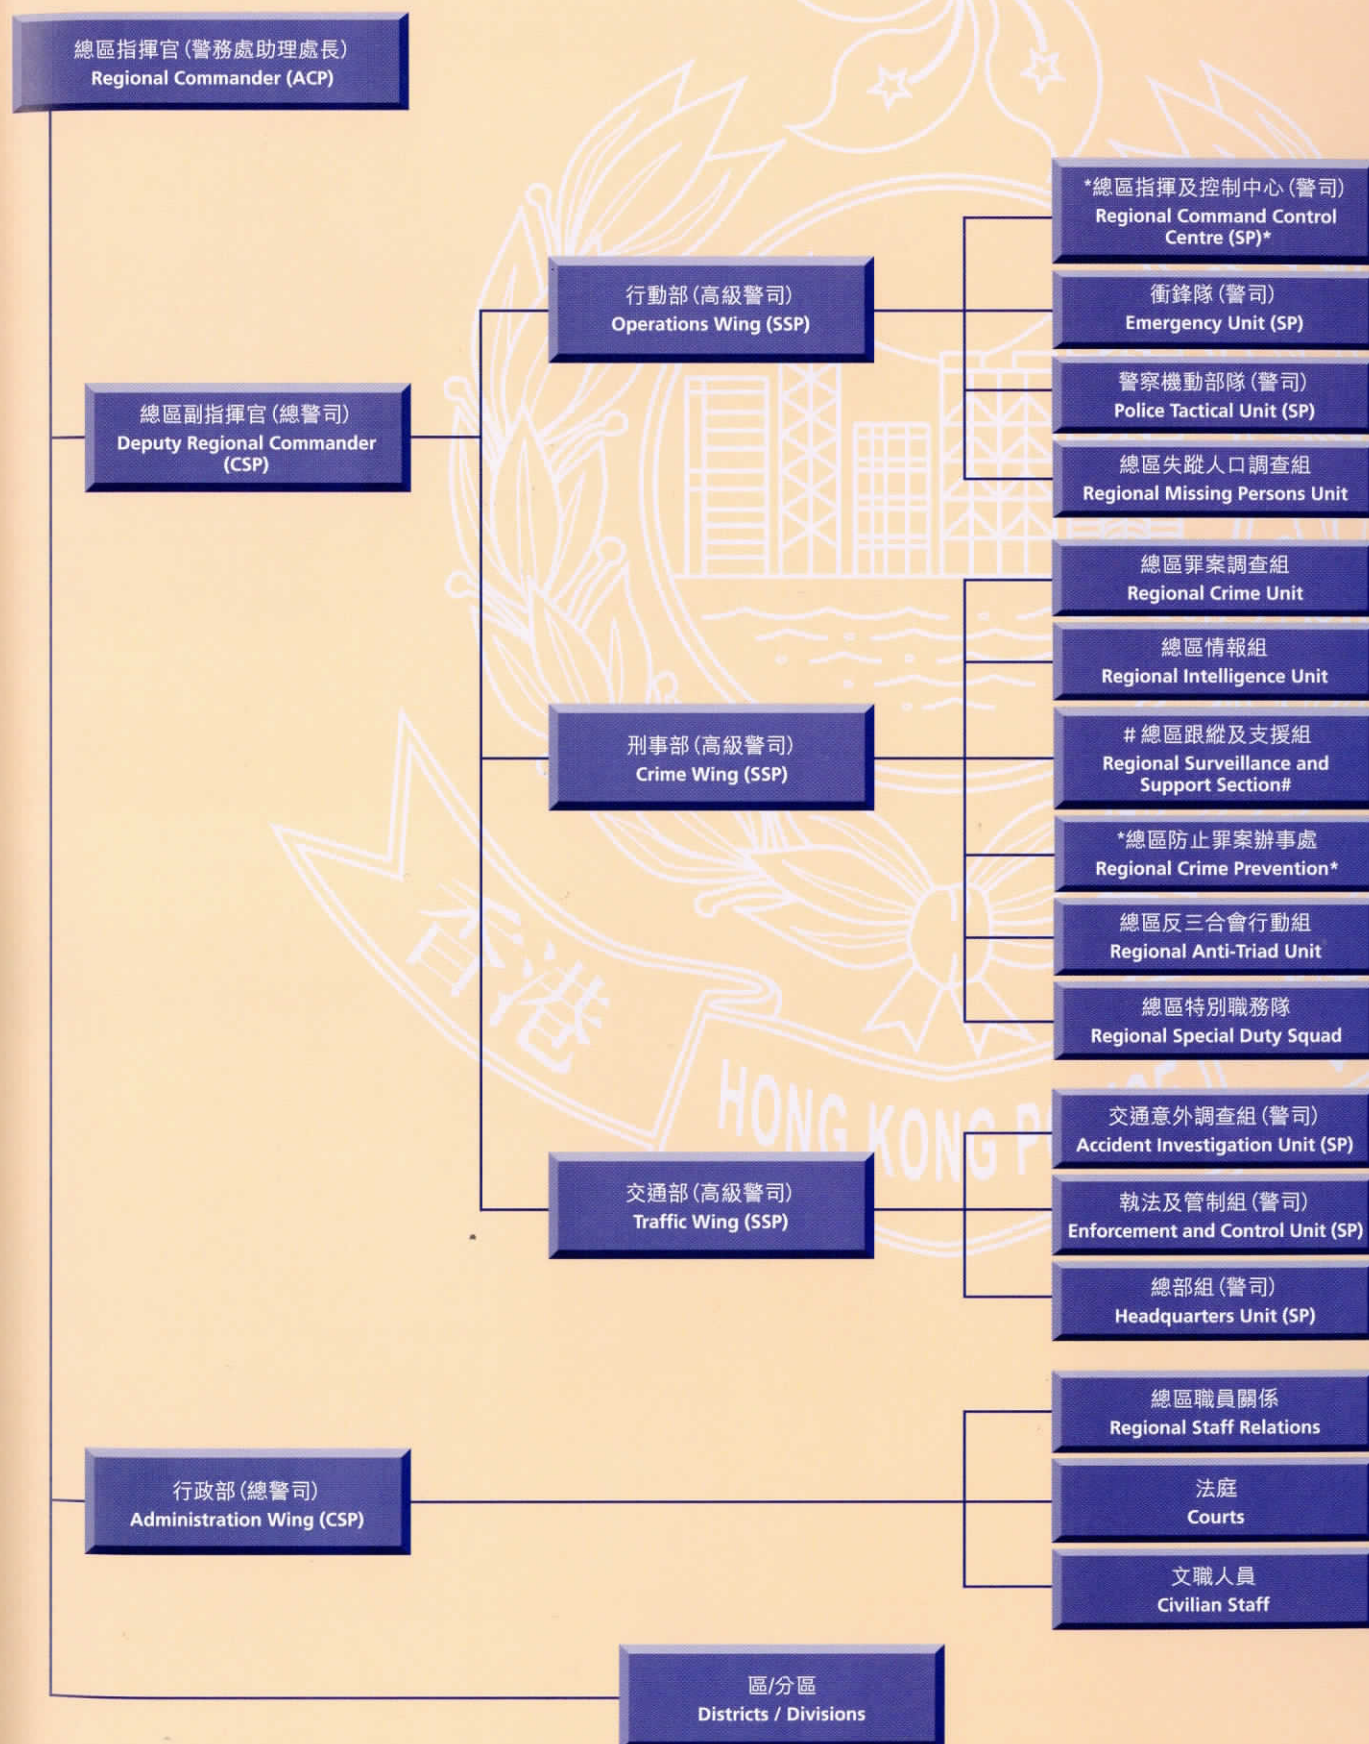

丙部門 (人事及訓練處) 組織表
ORGANISATION OF 'C' DEPARTMENT (PERSONNEL AND TRAINING)

戊部門 (財務、政務及策劃處) 組織表
ORGANISATION OF 'E' DEPARTMENT
(FINANCE, ADMINISTRATION AND PLANNING)

陸上總區總部組織表
ORGANISATION OF LAND REGIONAL HEADQUARTERS

* 九龍/新界共用資源
 * A joint resource in Kowloon and the New Territories
 # 九龍共用資源
 # A joint resource in Kowloon