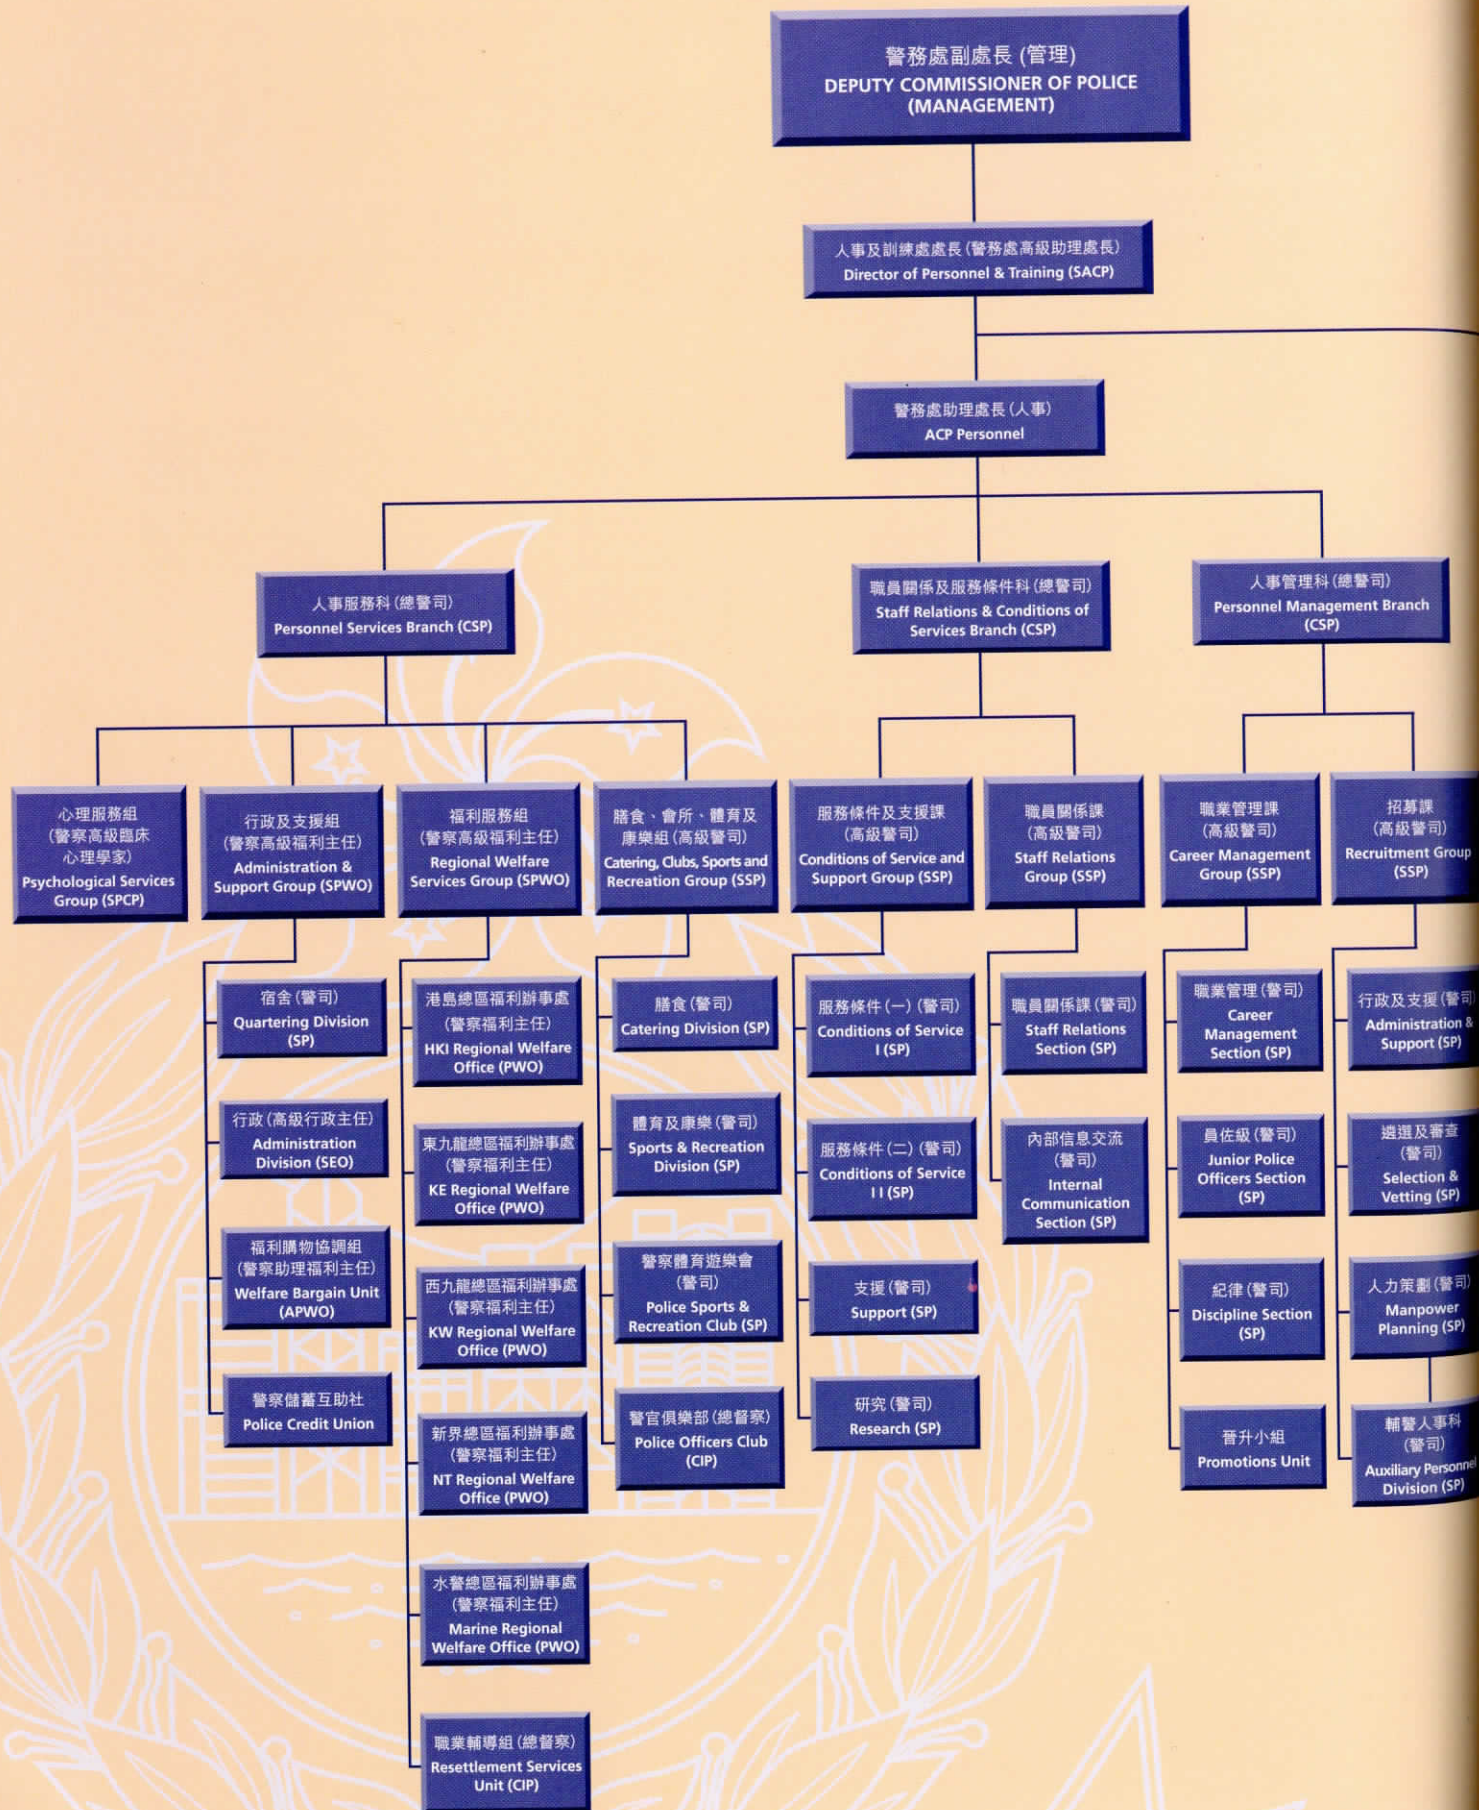

丙部門 (人事及訓練處) 組織表
ORGANISATION OF 'C' DEPARTMENT (PERSONNEL AND TRAINING)

戊部門 (財務、政務及策劃處) 組織表
ORGANISATION OF 'E' DEPARTMENT
(FINANCE, ADMINISTRATION AND PLANNING)

陸上總區總部組織表
ORGANISATION OF LAND REGIONAL HEADQUARTERS

* 九龍/新界共用資源
 * A joint resource in Kowloon and the New Territories
 # 九龍共用資源
 # A joint resource in Kowloon