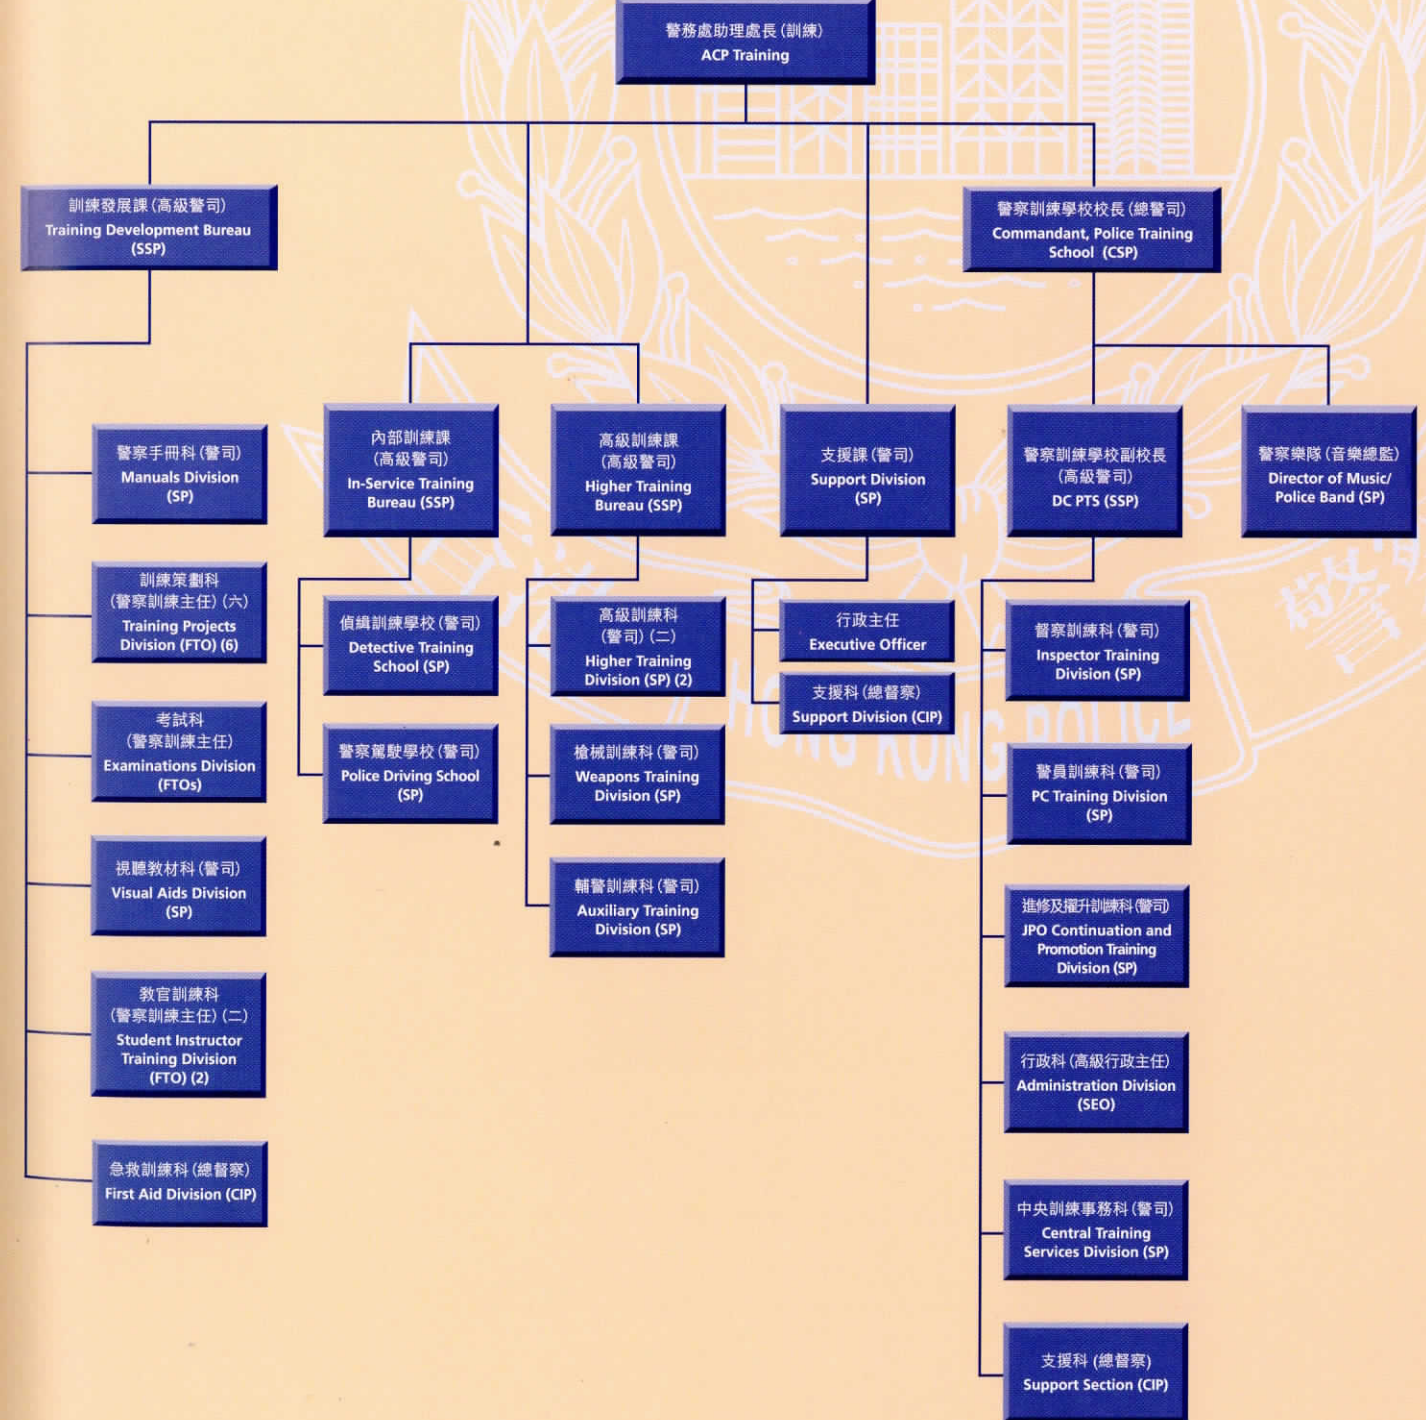

丙部門 (人事及訓練處) 組織表
ORGANISATION OF 'C' DEPARTMENT (PERSONNEL AND TRAINING)

戊部門 (財務、政務及策劃處) 組織表
ORGANISATION OF 'E' DEPARTMENT
(FINANCE, ADMINISTRATION AND PLANNING)

陸上總區總部組織表
ORGANISATION OF LAND REGIONAL HEADQUARTERS

* 九龍/新界共用資源
 * A joint resource in Kowloon and the New Territories
 # 九龍共用資源
 # A joint resource in Kowloon