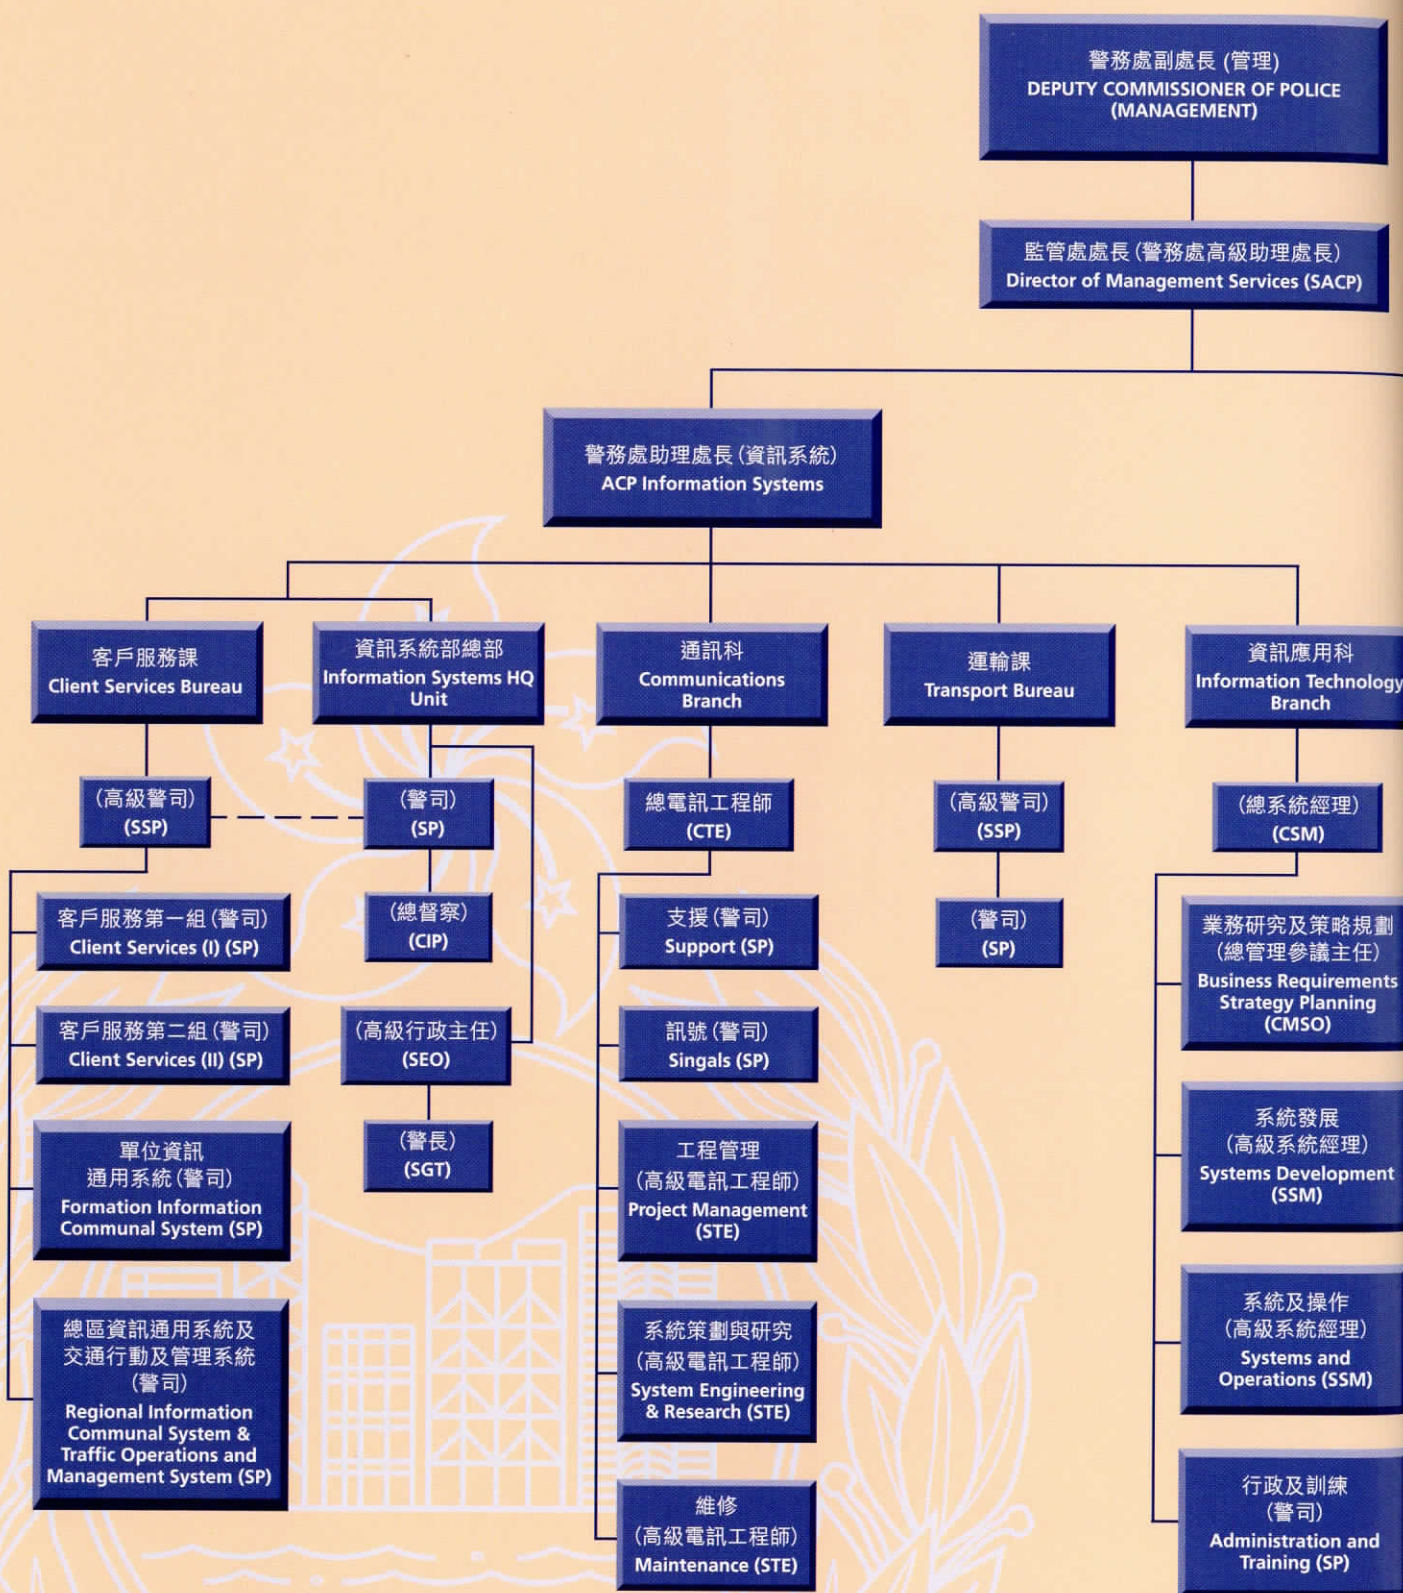

丙部門 (人事及訓練處) 組織表
ORGANISATION OF 'C' DEPARTMENT (PERSONNEL AND TRAINING)

戊部門 (財務、政務及策劃處) 組織表
ORGANISATION OF 'E' DEPARTMENT
(FINANCE, ADMINISTRATION AND PLANNING)

陸上總區總部組織表
ORGANISATION OF LAND REGIONAL HEADQUARTERS

* 九龍/新界共用資源
 * A joint resource in Kowloon and the New Territories
 # 九龍共用資源
 # A joint resource in Kowloon